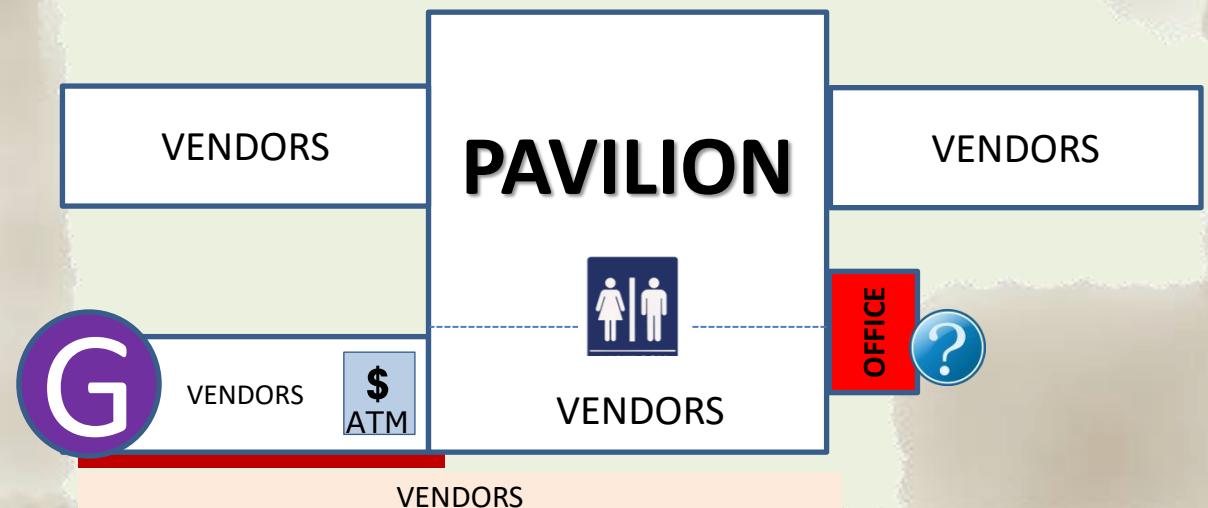

# Garage Sale Antiques & More

**L** Heavy item loading area, 5 minute parking

NO PUBLIC ENTRANCE  
Vendor Entrance  
WALTER ST - PLEASE DRIVE SLOW!

**L** Vendor Parking

WEST GATE 1580  
Walter St.  
Vendor Parking

Vendor Camping area

**G**

**L** NORTH GATE-Pedestrian Gate  
only 1410 Virginia St.

Virginia St.

**\$5**  
Garage Sale  
Customer Parking

**TICKET**

**C**  
VENDORS  
Vendor Parking

**B**  
VENDORS

**A**

**F**  
VENDORS

**E**  
VENDORS

**D**  
VENDORS

Vendor Parking

**TICKET**  
**SOUTH GATE**  
Car Entrance  
501 Taylor St

TAYLOR ST

Skagit County Fairgrounds